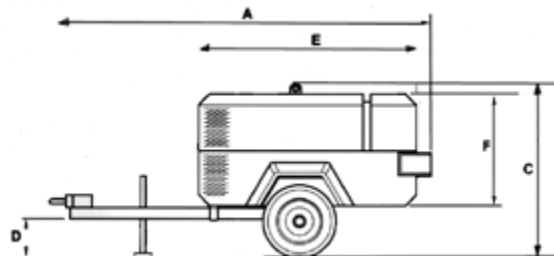

TOOL GUIDE				
7/20	7/26E	7/31E	7/41	7/51
OR	OR	OR	OR	OR

PKSERWIS
PK-Serwis Spolka Jawna
Wrocław, Ul. L.Petrażyckiego 47
52-434 Wrocław
Tel.: +48 713634279 Faks: +48 713643267

DOOSAN
www.doosanportablepower.com