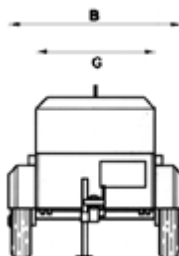

TOOL GUIDE				
7/20	7/26E	7/31E	7/41	7/51
OR	OR	OR	OR	OR

PKSERWIS
PK-Serwis Spolka Jawna
Wrocław, Ul. L.Petrażyckiego 47
52-434 Wrocław
Tel.: +48 713634279 Faks: +48 713643267

DOOSAN
www.doosanportablepower.com